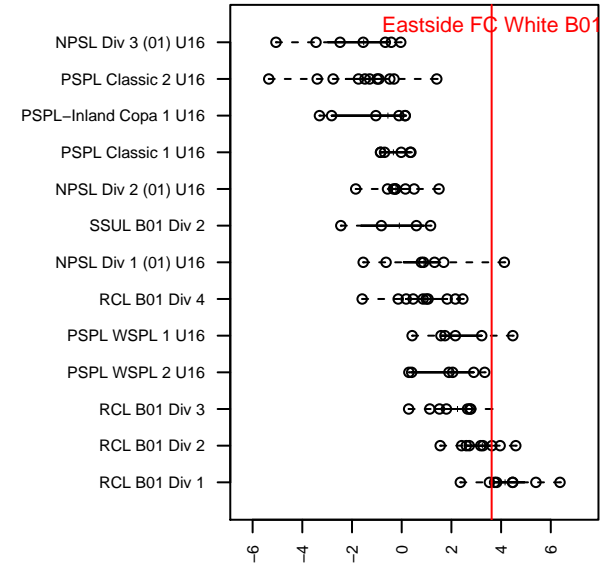

Eastside FC White B01

Eastside FC
 Preston, WA
 B01 total strength=1653
 attack=18.46 defense=19.97
 fall league = RCL B01 Div 3, RCL B01 7V2

alt names used:
 Eastside FC B01 White
 Eastside FC B01 White
 Eastside FC B01 White B
 Eastside FC B01 White B
 Eastside FC B01 White
 Eastside FC B01 White B
 EASTSIDE FC B01 WHITE (WA)

Venues played:
 2016 Rainier Challenge Copa U16
 2016 Albion Cup 2001 Cup U16
 2016 Eastside FC Cup BU16
 2016 RCL B01 Div 3
 2016 RCL B01 7V2
 2016 PacNW Winter Classic Premier U16
 2016 WYS Presidents Cup B01 Div 1

**attack and defense variance (black dot)
relative to other teams
and top 10 in region**

**attack and defense rating
relative to others at age
and all opponents in last 13 months**

Performance relative to 13 month average