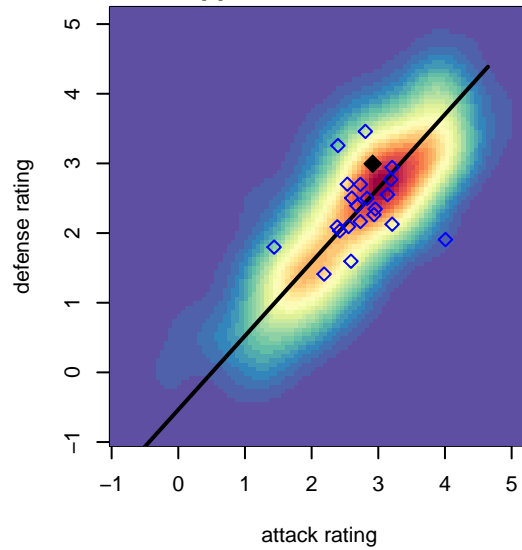

Eastside FC White B01

Eastside FC
 Preston, WA
 B01 total strength=1653
 attack=18.46 defense=19.97
 fall league = RCL B01 Div 3, RCL B01 7V2

alt names used:
 Eastside FC B01 White
 Eastside FC B01 White
 Eastside FC B01 White B
 Eastside FC B01 White B
 Eastside FC B01 White
 Eastside FC B01 White B
 EASTSIDE FC B01 WHITE (WA)

**attack and defense variance (black dot)
relative to other teams
and top 10 in region**

**attack and defense rating
relative to others at age
and all opponents in last 13 months**

Performance relative to 13 month average