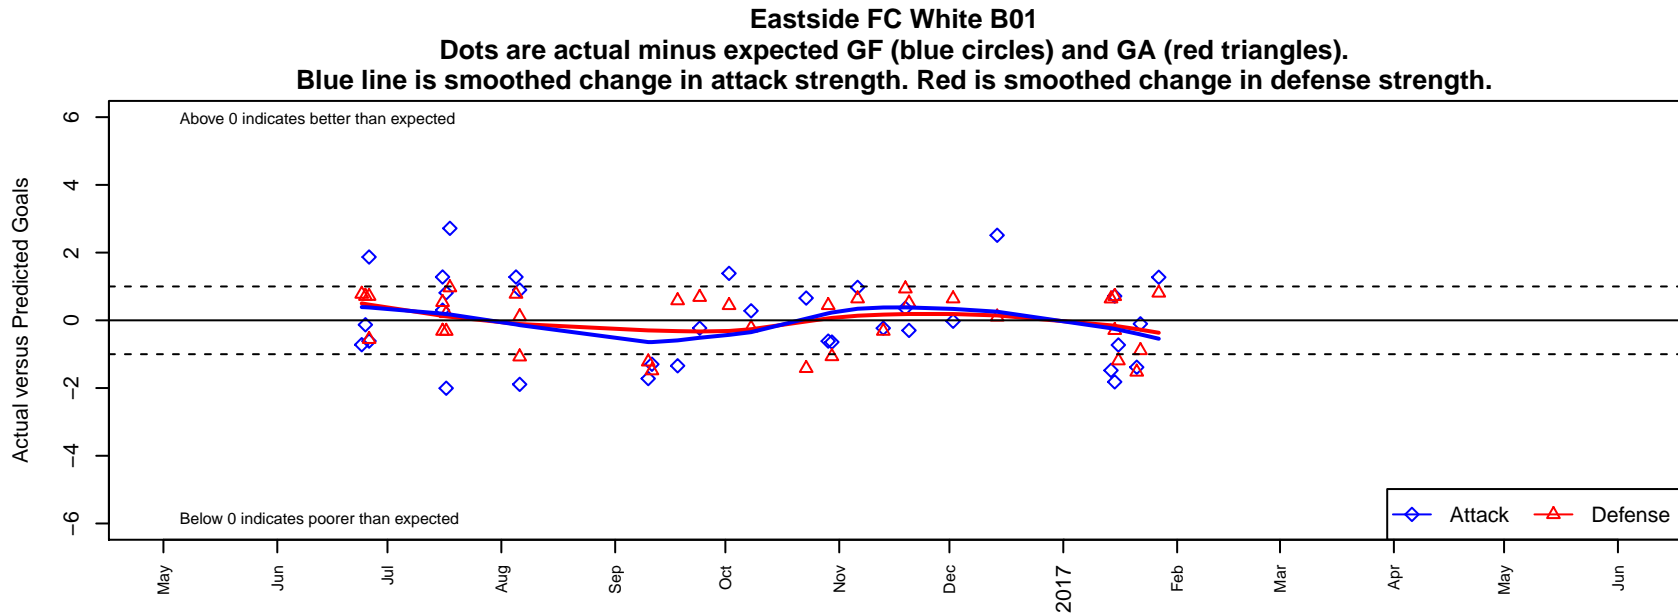

Eastside FC White B01

Eastside FC
 Preston, WA
 B01 total strength=1653
 attack=18.46 defense=19.97
 fall league = RCL B01 Div 3, RCL B01 7V2

alt names used:
 Eastside FC B01 White
 Eastside FC B01 White
 Eastside FC B01 White B
 Eastside FC B01 White B
 Eastside FC B01 White
 Eastside FC B01 White B
 EASTSIDE FC B01 WHITE (WA)

**attack and defense variance (black dot)
relative to other teams
and top 10 in region**

**attack and defense rating
relative to others at age
and all opponents in last 13 months**

Performance relative to 13 month average