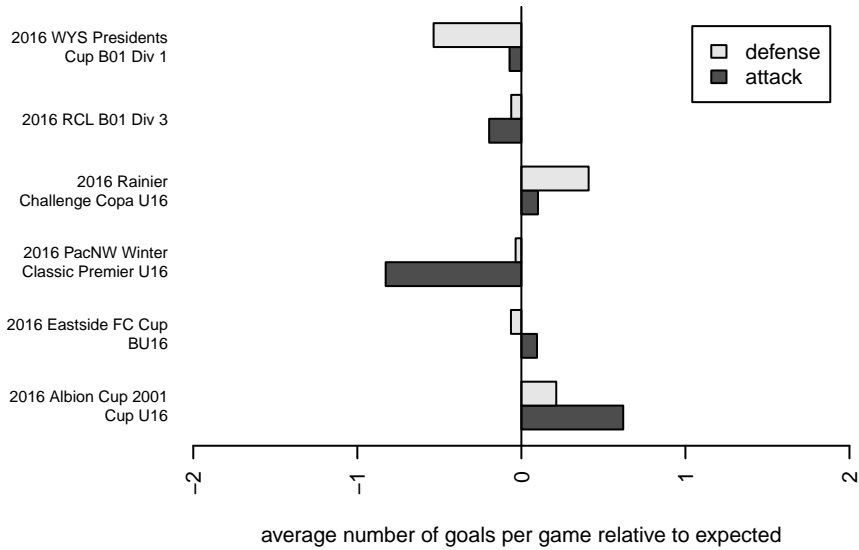

Eastside FC White B01

Eastside FC
 Preston, WA
 B01 total strength=1653
 attack=18.46 defense=19.97
 fall league = RCL B01 Div 3, RCL B01 7V2

alt names used:
 Eastside FC B01 White
 Eastside FC B01 White
 Eastside FC B01 White B
 Eastside FC B01 White B
 Eastside FC B01 White
 Eastside FC B01 White B
 EASTSIDE FC B01 WHITE (WA)

Venues played:
 2016 Rainier Challenge Copa U16
 2016 Albion Cup 2001 Cup U16
 2016 Eastside FC Cup BU16
 2016 RCL B01 Div 3
 2016 RCL B01 7V2
 2016 PacNW Winter Classic Premier U16
 2016 WYS Presidents Cup B01 Div 1

**attack and defense variance (black dot)
relative to other teams
and top 10 in region**

**attack and defense rating
relative to others at age
and all opponents in last 13 months**

Performance relative to 13 month average